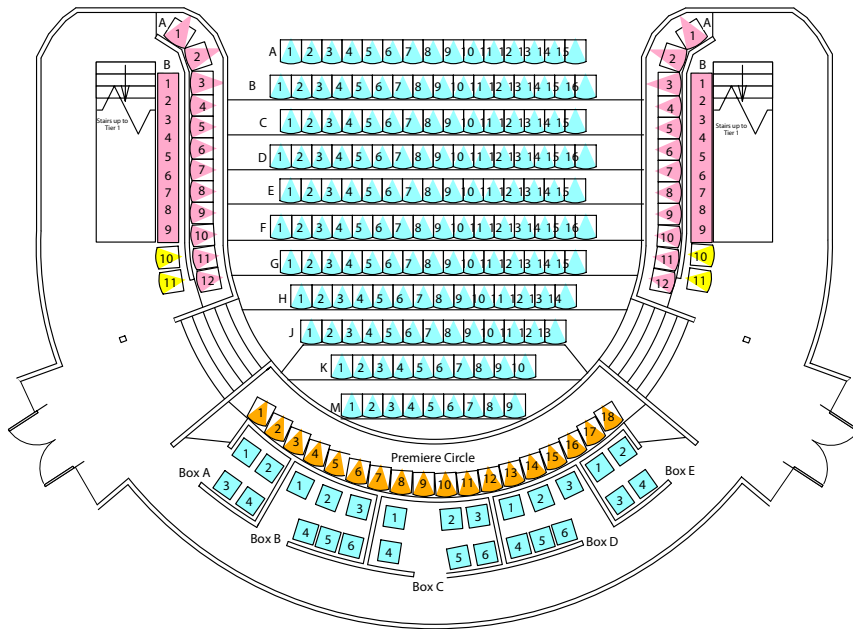

Orchestra Level
Proscenium

MARTHA COHEN THEATRE
PROSCENIUM CONFIGURATION
2010/2011 SEASON
TOTAL CAPACITY: 416

Tier 1

Tier 2