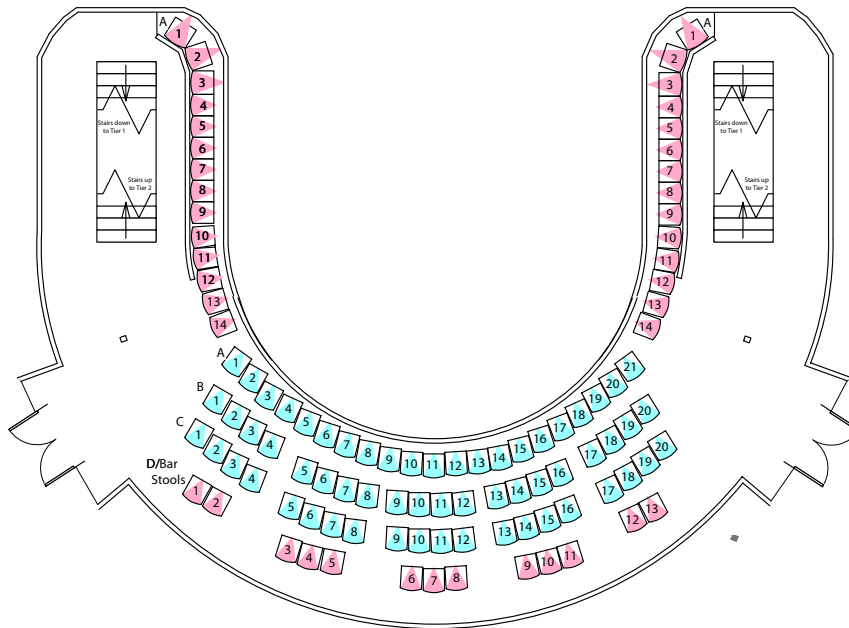

Orchestra Level
Proscenium

MARTHA COHEN THEATRE
PROSCENIUM CONFIGURATION
2010/2011 SEASON
TOTAL CAPACITY: 416

Tier 1

Tier 2