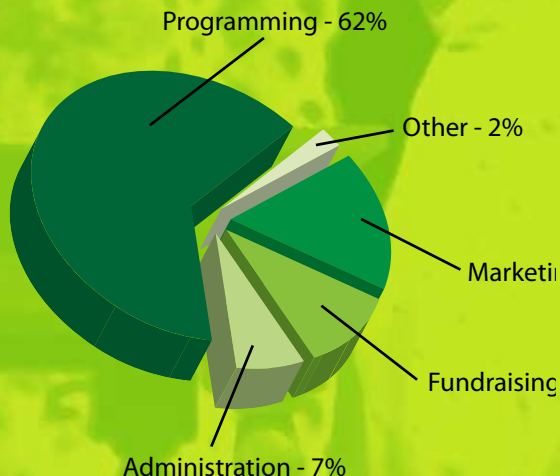

* This financial information is an average as provided in the audited financial statements for the 2008/2009 Season.