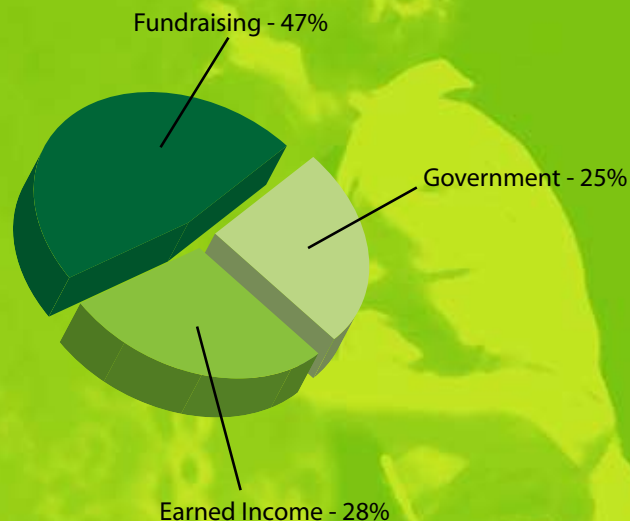

Celebrate Creativity

Through your membership in The Green Room, you play an invaluable role in helping Alberta Theatre Projects to **Celebrate Creativity** by producing a season of award-winning contemporary theatre from across Canada and around the globe for the enjoyment of Calgary audiences.

Advance Innovation

Through your membership in The Green Room you enable Alberta Theatre Projects to **Advance Innovation** by playing a national leadership role in the development of new Canadian plays and Canadian playwriting talent through the Enbridge playRites Festival of New Canadian Plays.

Build Capacity

Through your membership in The Green Room you provide the resources necessary for Alberta Theatre Projects to **Build Capacity** by delivering our **LEGACY (Lifelong Education and Growth for Artists, Community and Youth) Program**. Through the many initiatives undertaken under the auspices of the LEGACY Program, Alberta Theatre Projects makes an enduring contribution to our community by engaging in collaboration and mentorship, by offering new perspectives and a deeper appreciation of theatre to our existing audiences, and by inviting, encouraging and educating new audiences.

Your donations at work at Alberta Theatre Projects!

Revenue *

Expense *