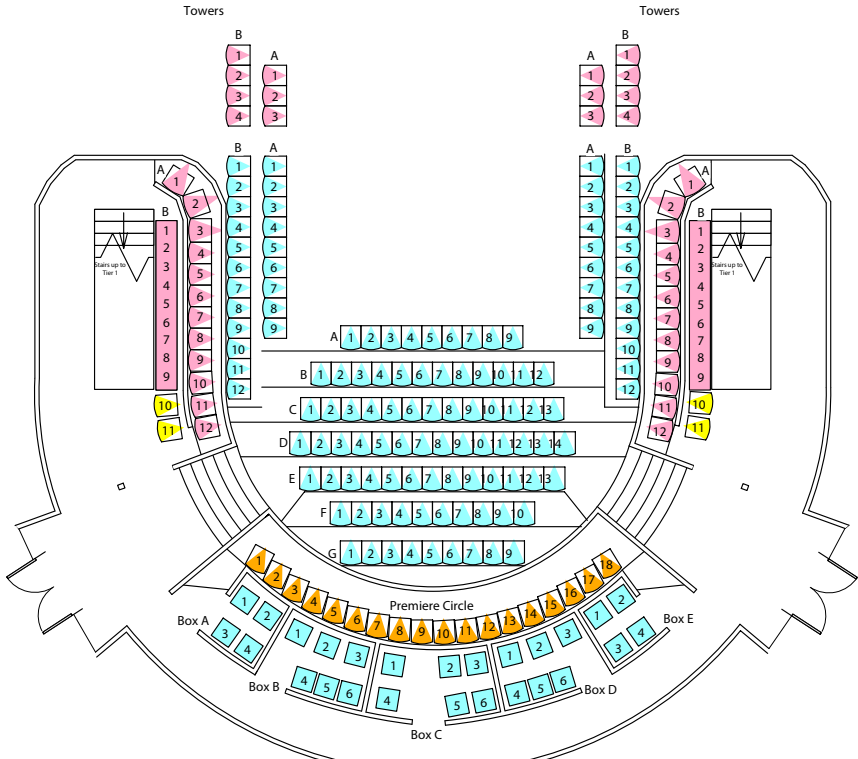

Orchestra Level
 Thrust

Tier 1

Tier 2